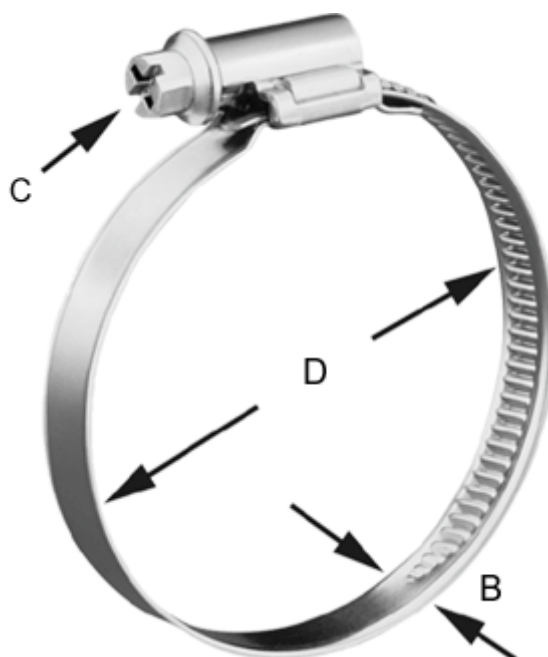

Article number: 021366704170

Description: Worm Drive Hose Clip
TORRO 160-180/12 C7 W4

Measures

C (screw type) = C7 - 7mm

Diameter D = 160-180

Width B = 12.0